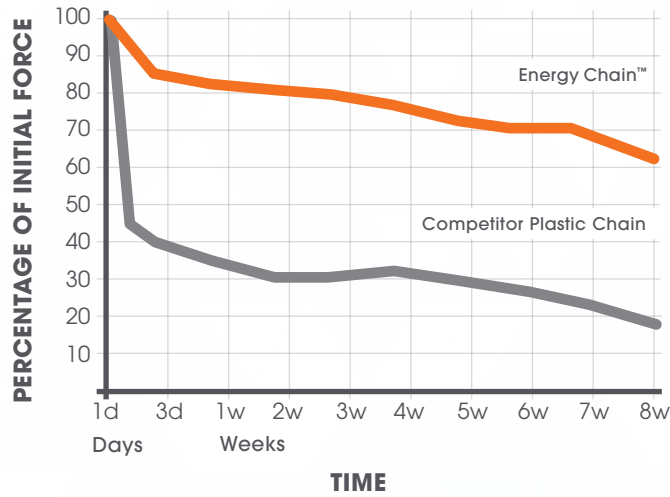

ENERGY CHAIN™

Endurance To Go The Distance

Energy Chain™ outperforms competitors start to finish. Its unique patented thermosetting resin formula provides superior elastic memory following initial stretch over competitor's plastic chain. University and clinical research demonstrate that RMO's Energy Chain delivers sustained light continuous force over a longer period than other available elastic chains. The tough patented material is stain-resistant, tasteless, non-toxic, and latex free.

Benefits:

- Patented formula provides superior shape memory following initial stretch
- Close and open space faster with consistent force up to eight weeks
- Reduce appointment intervals and save valuable chair time
- Less stress decay and less elongation over time compared to other available elastic chains
- Spacing variation between modules allows proper selection

Consider other products made of the same quality material as Energy Chain™:

Energy Thread™ Elastomeric Thread

RMO® Energy Thread™ is produced using the same material found in Energy Chain™. Energy Thread™ is extruded in two cross-section square sizes - .018" x .018" and .026" x .026." By producing Energy Thread™ in a square configuration, it ties snugly and eliminates knot slippage common with round thread.

- 20% more mass than round thread for enhanced force delivery
- Resists swelling, staining and discoloration
- Smooth surface and hydrophobic properties prevent plaque build-up better than round textured thread
- 25-feet per spool in clear or gray