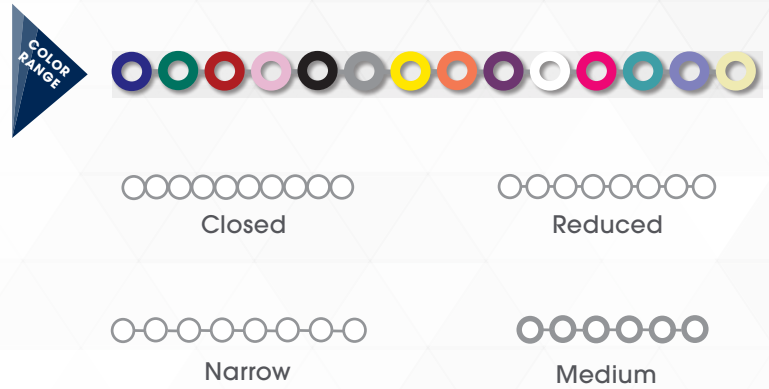

ENERGY CHAIN™

Endurance To Go The Distance

Energy Chain™ outperforms competitors start to finish. Its unique patented thermosetting resin formula provides superior elastic memory following initial stretch over competitor's plastic chain. University and clinical research demonstrate that RMO's Energy Chain delivers sustained light continuous force over a longer period than other available elastic chains. The tough patented material is stain-resistant, tasteless, non-toxic, and latex free.

Benefits:

- Patented formula provides superior shape memory following initial stretch
- Close and open space faster with consistent force up to eight weeks
- Reduce appointment intervals and save valuable chair time
- Less stress decay and less elongation over time compared to other available elastic chains
- Spacing variation between modules allows proper selection

Consider other products made of the same quality material as Energy Chain™:

Energy Thread™ Elastomeric Thread

RMO® Energy Thread™ is produced using the same material found in Energy Chain™. Energy Thread™ is extruded in two cross-section square sizes - .018" x .018" and .026" x .026." By producing Energy Thread™ in a square configuration, it ties snugly and eliminates knot slippage common with round thread.

- 20% more mass than round thread for enhanced force delivery
- Resists swelling, staining and discoloration
- Smooth surface and hydrophobic properties prevent plaque build-up better than round textured thread
- 25-feet per spool in clear or gray